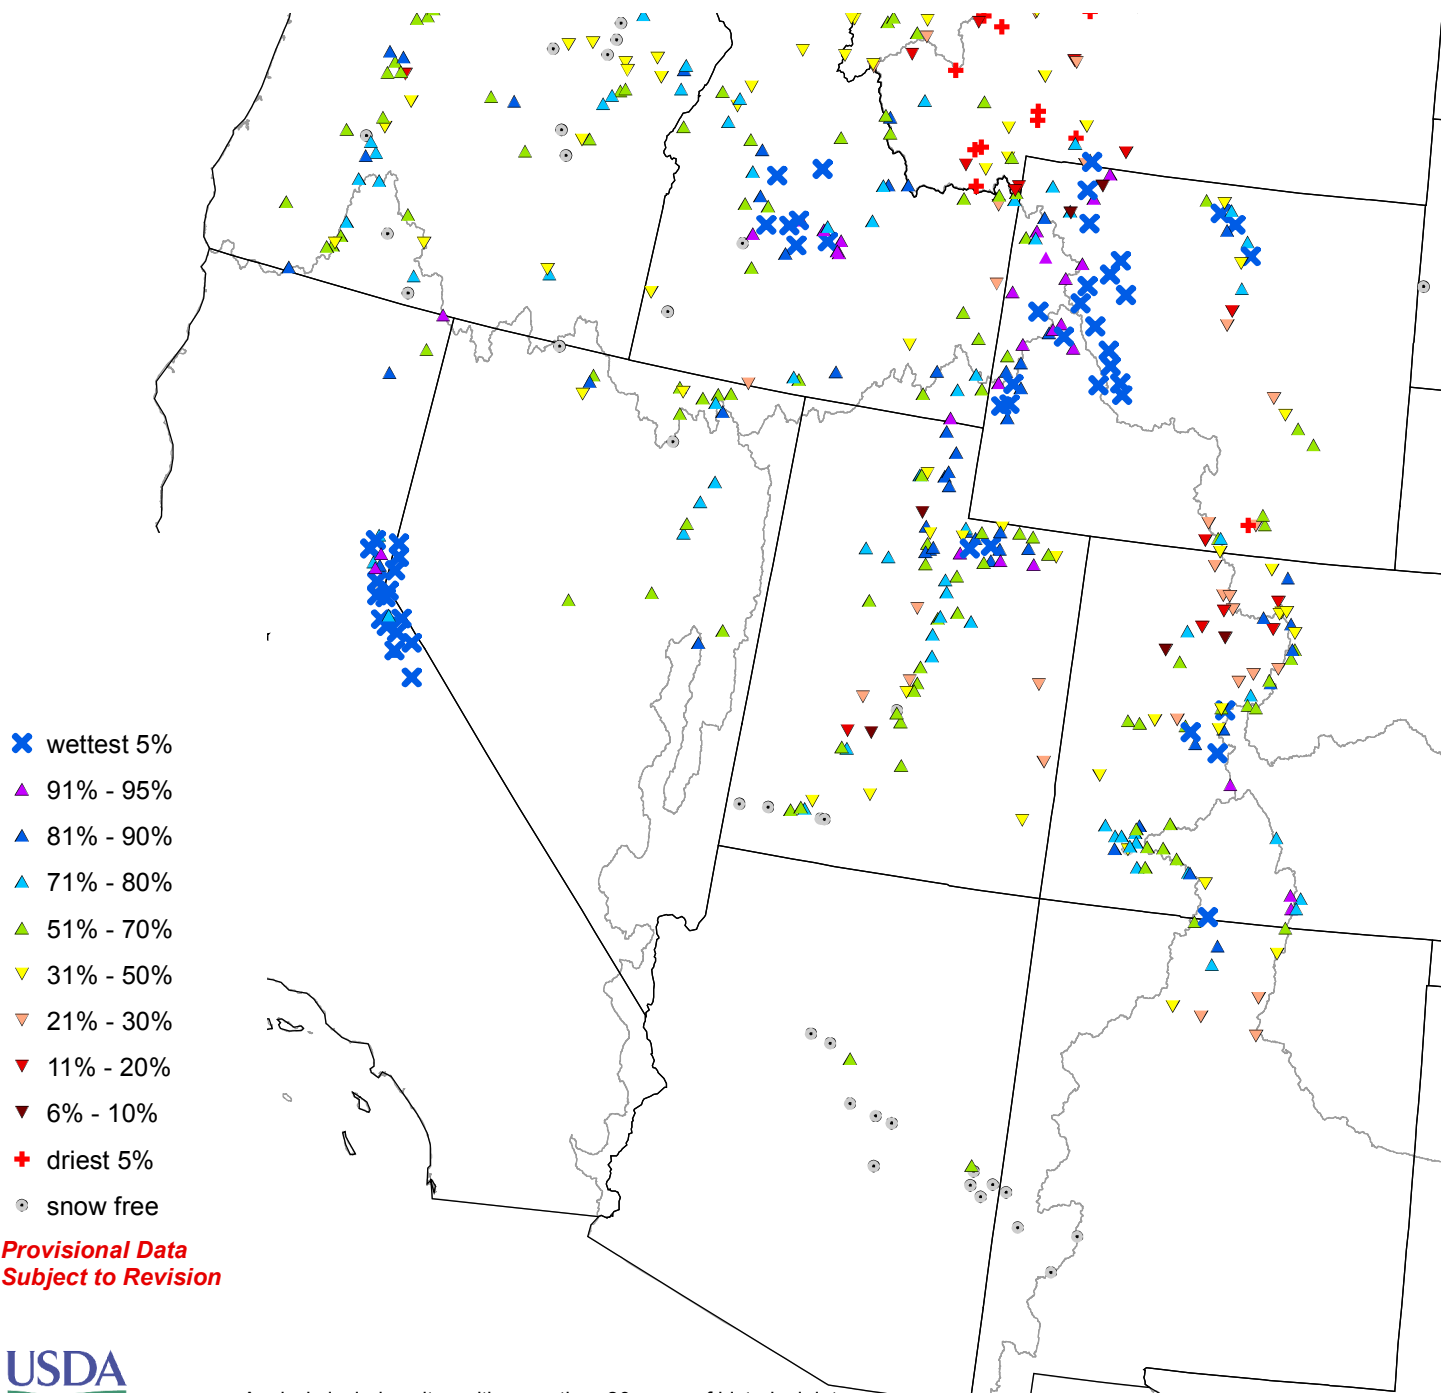

This map product is now longer supported.

Please use our Interactive Map resources to visualize conditions

https://www.wcc.nrcs.usda.gov/snow/snow_map.html

If you have questions about this map product or the Interactive Map, please contact David Garen at David.Garen@por.usda.gov.

You can find additional contact information at

<https://www.wcc.nrcs.usda.gov/contact/index.html>

**Provisional Data
Subject to Revision**

Analysis includes sites with more than 20 years of historical data.
Prepared by:
USDA/NRCS National Water and Climate Center
Portland, Oregon
<http://www.wcc.nrcs.usda.gov>